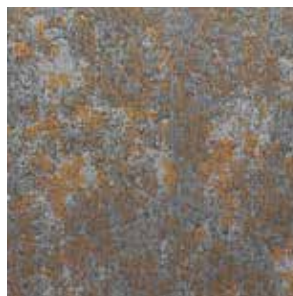

COLOR SELECTION GUIDE
RUSTED COLORS

Colors represented on this chart may not exactly match actual material. All colors should be verified using actual metal samples.

STANDARD COLORS:

Streaked Rust®

Speckled Rust®

Fresh Rust®

Corten AZP Raw®

Weathered Rustic®

Weathered Metallic®

Iron Rust®

Antique Rustic®

Reclaimed Metal Rust®

Streaked Galvanized Rust®

Speckled Galvanized Rust®

Speckled Blackened Copper®

Blackened Copper®

COLOR SELECTION GUIDE

RUSTED COLORS

Product Availability Chart

Inquire about sizes and gauges that are not shown.

Color Name	Coil Width	Flat Stock	Gauge	Substrate	Paint Finish	Cool Ratings		
						Reflect	Emiss	SRI
Antique Rustic®	43"	43"	26	■	▲	30.0%	0.84	29
Blackened Copper®	18"/36"	36"	24	■★	●	31.0%	0.77	34
Corten AZP Raw®	20"/24"/48"	48"	24/22	■	●	32.0%	0.89	34
Fresh Rust®	24"/48"	48"	24	■◆	●	32.0%	0.89	34
Iron Rust®	24"/48"	48"	26	◆	▲	32.0%	0.85	33
Reclaimed Metal Rust®	24"/48"	48"	24	■	●	47.0%	0.89	54
Speckled Blackened Copper®	24"/48"	48"	24	■	●	14.0%	0.87	10
Speckled Galvanized Rust®	24"/48"	48"	24	■	●	41.0%	0.88	46
Speckled Rust®	24"/48"	48"	24	■	●	35.0%	0.86	37
Streaked Galvanized Rust®	24"/48"	48"	24	■	●	40.0%	0.88	44
Streaked Rust®	24"/48"	48"	24	■	●	36.0%	0.86	38
Weathered Metallic®	18"/36"	36"	24	■★	●	16.0%	0.85	12
Weathered Rustic®	18"/36"	36"	24	■★	●	13.0%	0.85	8