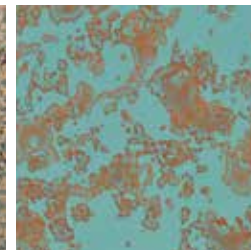

# SPECIALTY PAINT PRINTS

Colors represented on this chart may not exactly match actual material. All colors should be verified using actual metal samples.

## PRE-PAINTED METAL THAT LOOKS RUSTED/METAL THAT LOOKS LIKE REAL WOOD

† Streaked Rust®

Speckled Rust®

Fresh Rust®\*

Corten AZP Raw®

Weathered Rustic®

Weathered Metallic®

†† Antique Rustic®

## PRE-PAINTED METAL THAT LOOKS LIKE PATINA'D COPPER

† Streaked Copper®

† Streaked Blue Copper®

Speckled Copper®

Copper Patina®

Green Copper®

Aged Copper®

## ZINC SERIES / PRE-PAINTED METAL THAT LOOKS WEATHERED GRAY

Gray Zinc Matte®

Zinc Patina®

Galv-Ten™ Robust

Black Zinc Matte®

Patina

Vintage®

4162-22